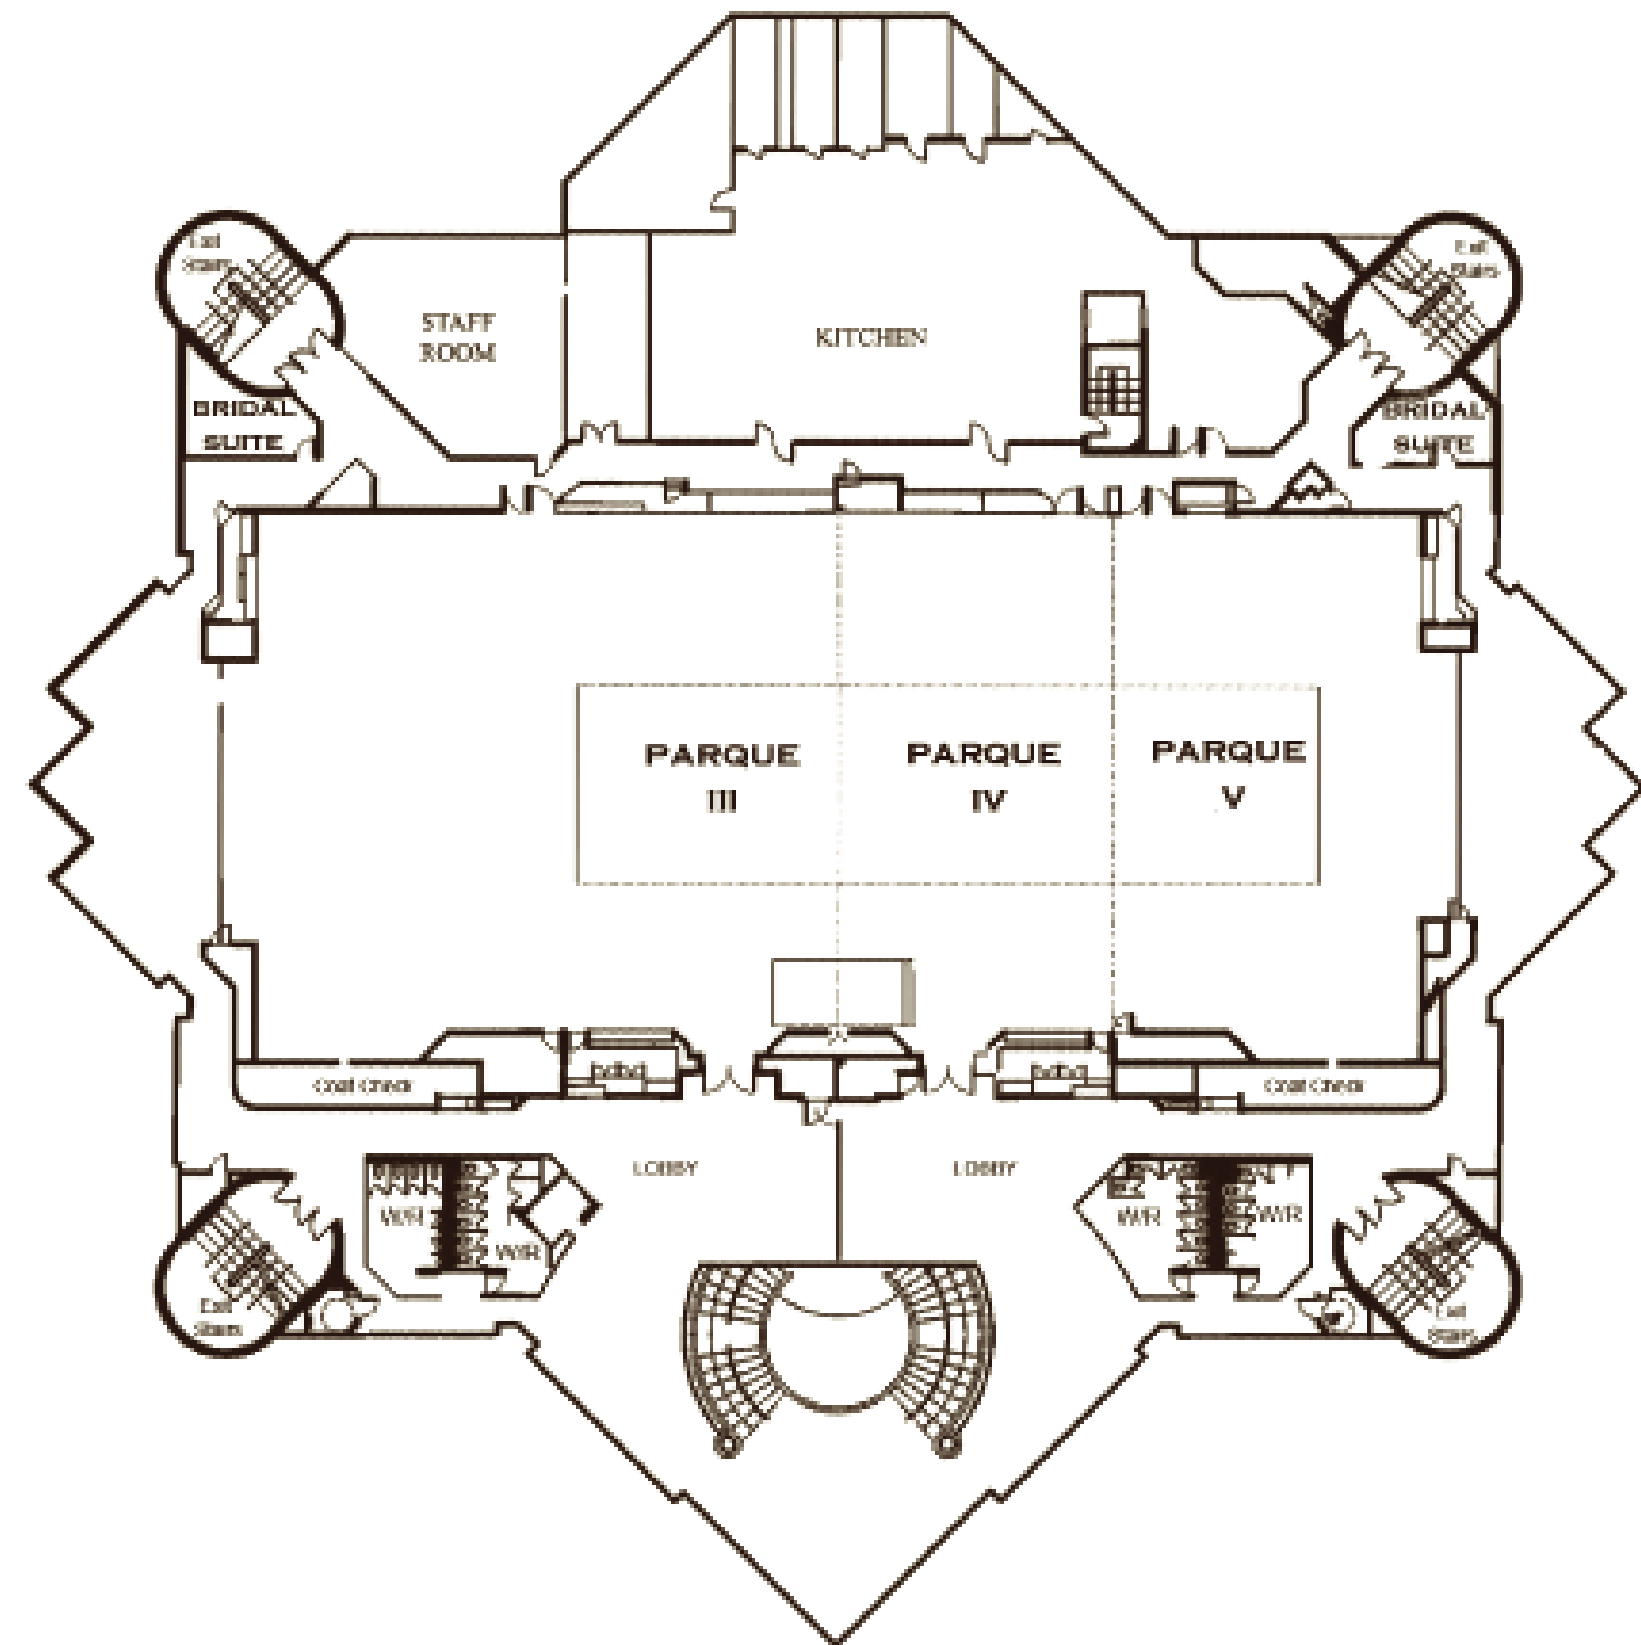

RIVIERA

P A R Q U E

Dining, Banquet & Convention Centre Inc.

UPPER LEVEL	SQUARE FOOTAGE	CEILING HEIGHT	BANQUET	CLASSROOM	THEATRE

Parque III	6,016	20ft	480ppl	480ppl	525ppl
Parque IV	2,658	20ft	175ppl	175ppl	225ppl
Parque V	3,358	20ft	220ppl	220ppl	250ppl
Parque III & IV	8,674	20ft	750ppl	650ppl	750ppl
Parque IV & V	6,016	20ft	480ppl	480ppl	525ppl
Parque III, IV & V	12,032	20ft	1,200ppl	1,200ppl	1,500ppl