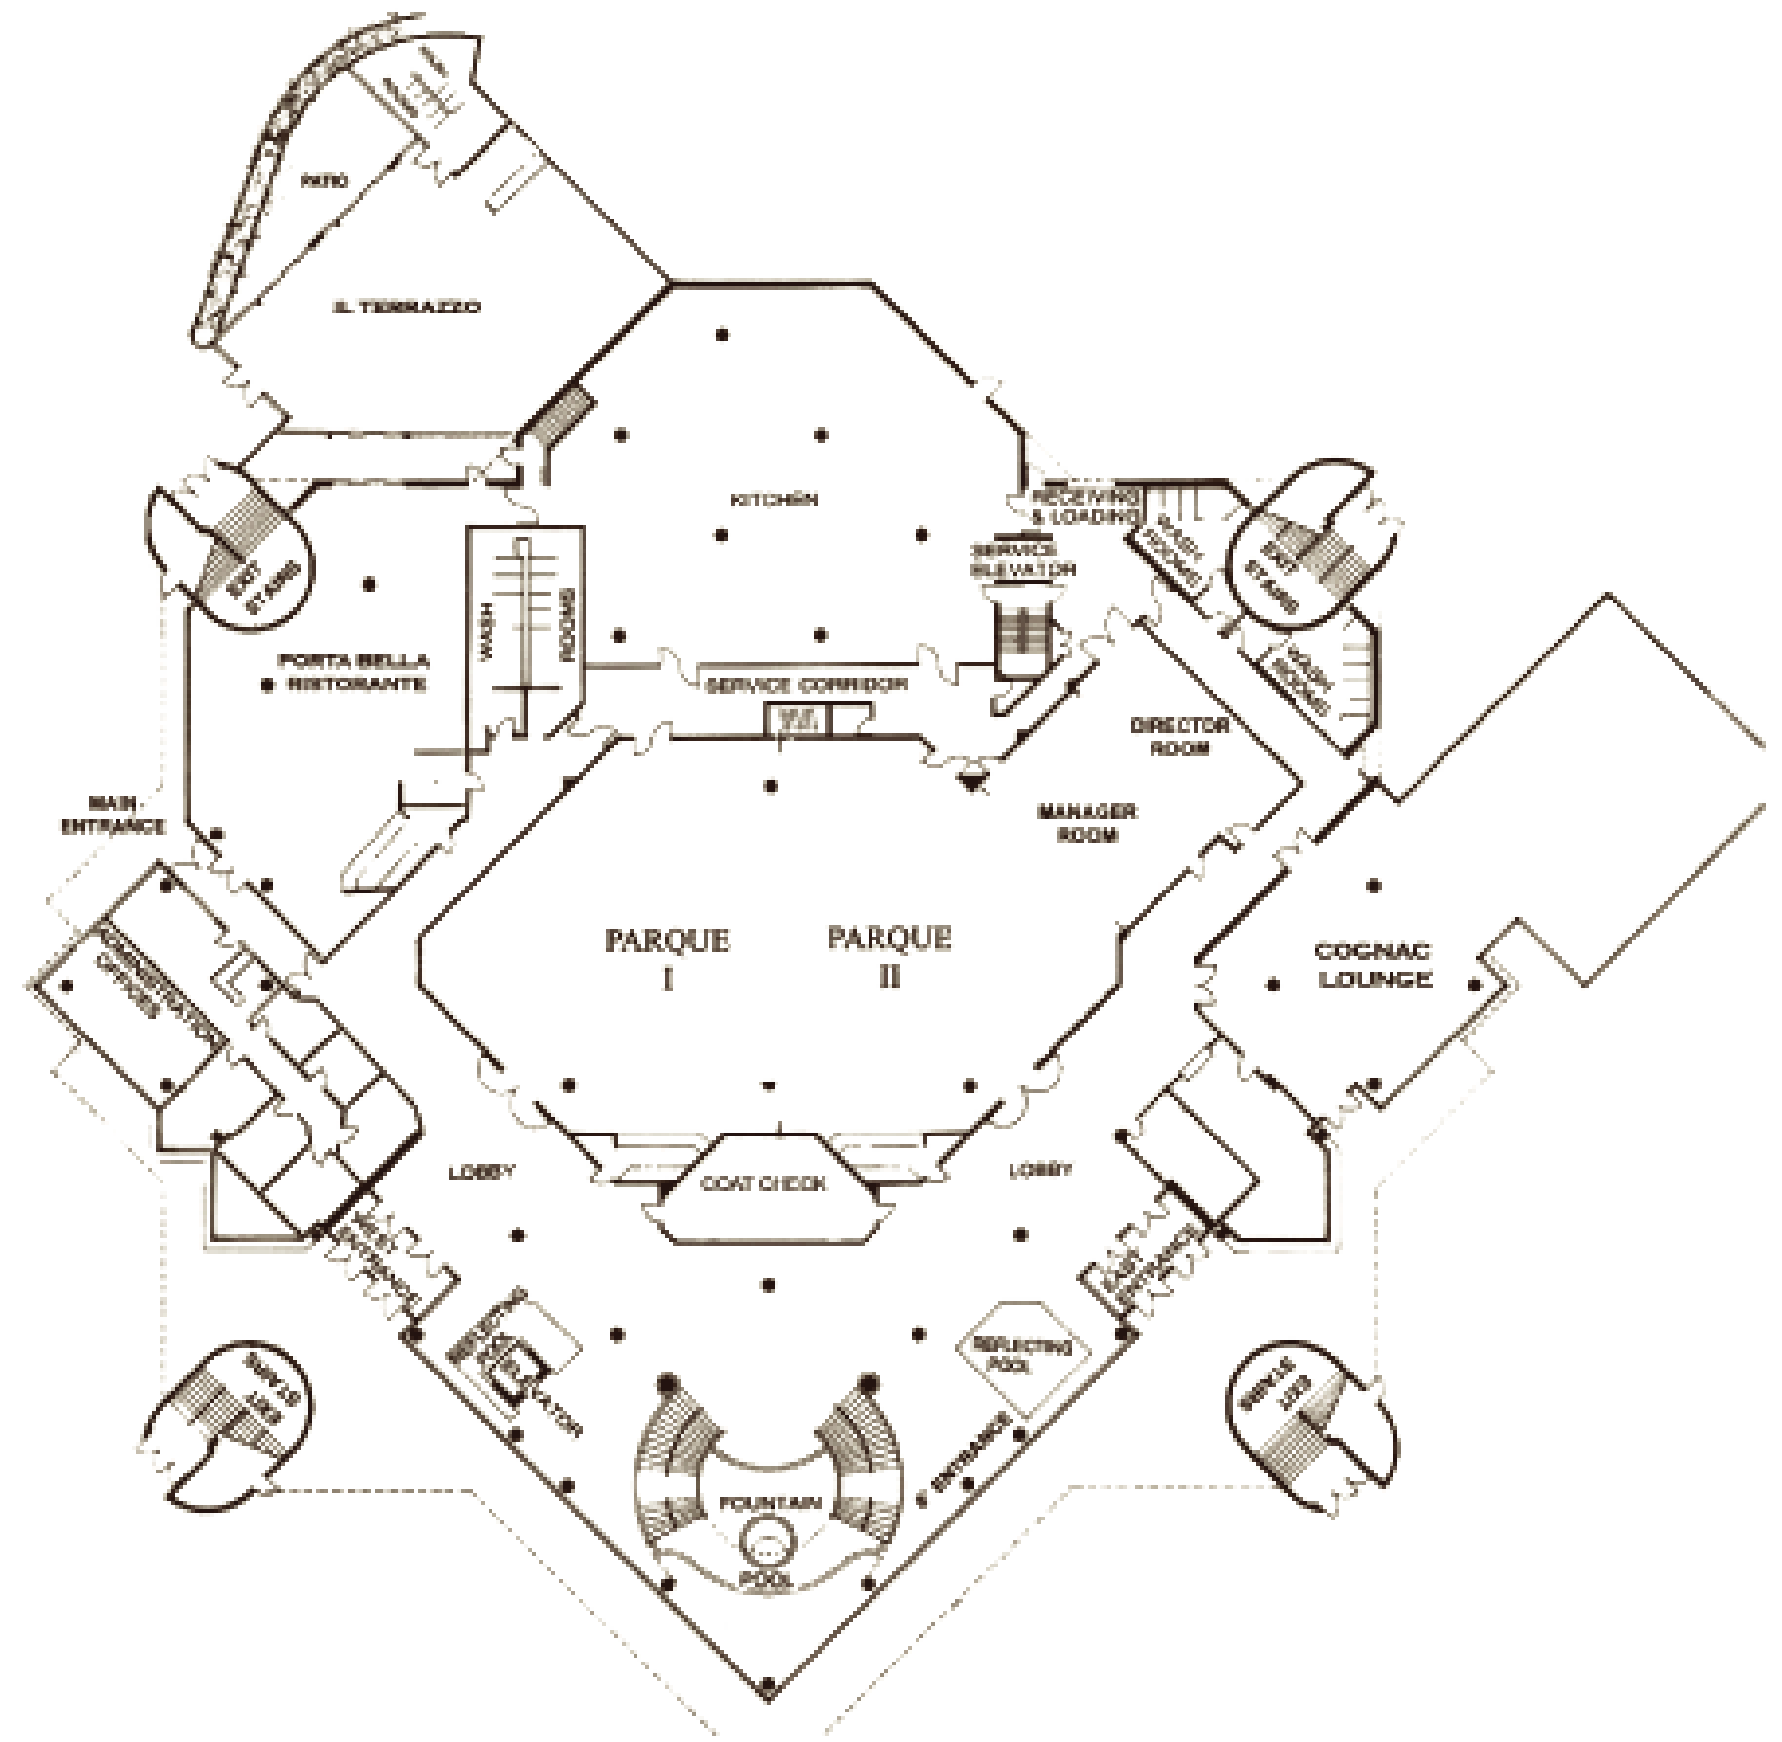

Compose the ideal environment as host for your event at Riviera Parque. Whether a small gathering of 25 or a 3,100-plus trade show or gala that flows through the entire facility, we offer a level of flexibility, service and professionalism unmatched in the hospitality industry. Eight large conference/ballrooms and 15 breakout rooms--varying in size from 500 to 12,000 sq. ft.--are at your disposal for an unlimited variety of uses. For example, you might choose to combine the sky-lit Il Terrazzo specialty hall and outdoor patio with the adjoining Porta Bella Ristorante—an ideal configuration for business, reception and unforgettable dining.

Please refer to the next page for venue floor plans, room capacity charts and seating plans for detailed specifications.

As you will see in our floor plans, we present a variety of seating configurations—Banquet, Classroom, Theatre, Conference-style, U-Shape, Hollow, and Herringbone Classroom. But, depending on your particular needs (say, a plan that requires space for booths in a trade show or work fair, or staging and runways for a fashion show) anything is possible at Riviera Parque.

VENUE FLOOR PLANS

RIVIERA

P A R Q U E

Dining, Banquet & Convention Centre Inc.

MAIN LEVEL	SQUARE FOOTAGE	CEILING HEIGHT	BANQUET	CLASSROOM	THEATRE
------------	----------------	----------------	---------	-----------	---------

Parque I	3,000	12ft	170ppl	200ppl	300ppl
Parque II	3,000	12ft	170ppl	200ppl	300ppl
Manager	—	12ft	40ppl	24ppl	36ppl
Director	—	12ft	60ppl	48ppl	60ppl
MGR & DIR	1,356	12ft	100ppl	75ppl	96ppl
Parque I & II	6,000	12ft	300ppl	375ppl	575ppl
Parque II, MGR & DIR	4,356	12ft	300ppl	375ppl	575ppl
Parque I, II, MGR & DIR	7,356	12ft	300ppl	375ppl	575ppl
Porta Bella Ristorante	—	11ft	120ppl	N/A	N/A
Il Terrazzo	—	20ft	120ppl	120ppl	140ppl
Cognac Lounge	4,927	20ft	80ppl	70ppl	80ppl